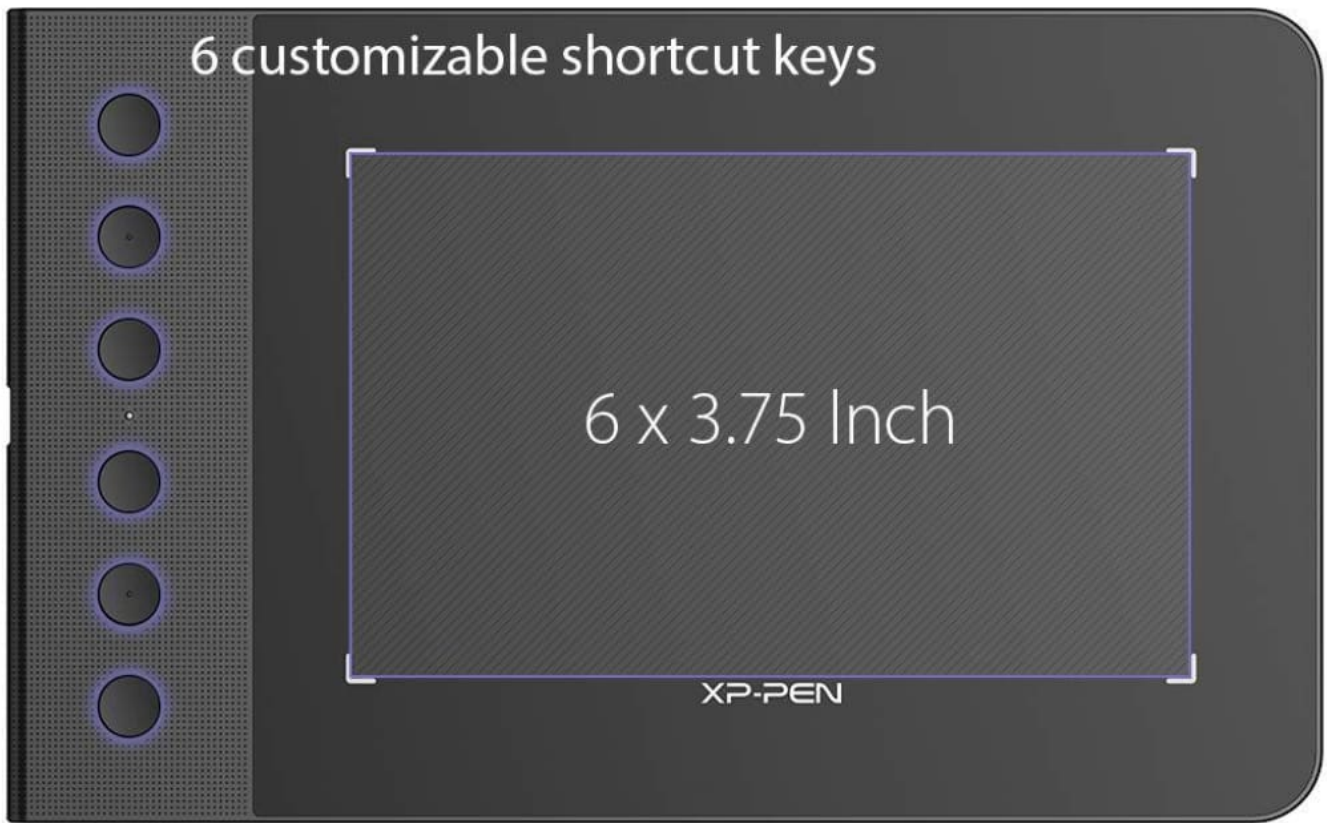

DOWNLOAD

[Graphic Design Tablet Pressure Levels Rps Graphic Design Pad](#)

[Graphic Design Tablet Pressure Levels Rps Graphic Design Pad](#)

DOWNLOAD

It affects on various things like line thickness, transparency, opacity etc

Recently, Graphics tablets have 256, 512, 1024 and 2048 pressure sensitivity levels.

[Драйвер На Принтер Hp 1010 Для Windows 7](#)

When you are looking for a best graphics tablet, then consider one of the most important features is its pressure sensitivity levels, if affects a lots on drawing graphics.. For normal design, the average responsive drawing tablet will work good But for professional designer or artists definitely need a high sensitive Graphics Tablet. [Geforce 7800 Gt Drivers](#)