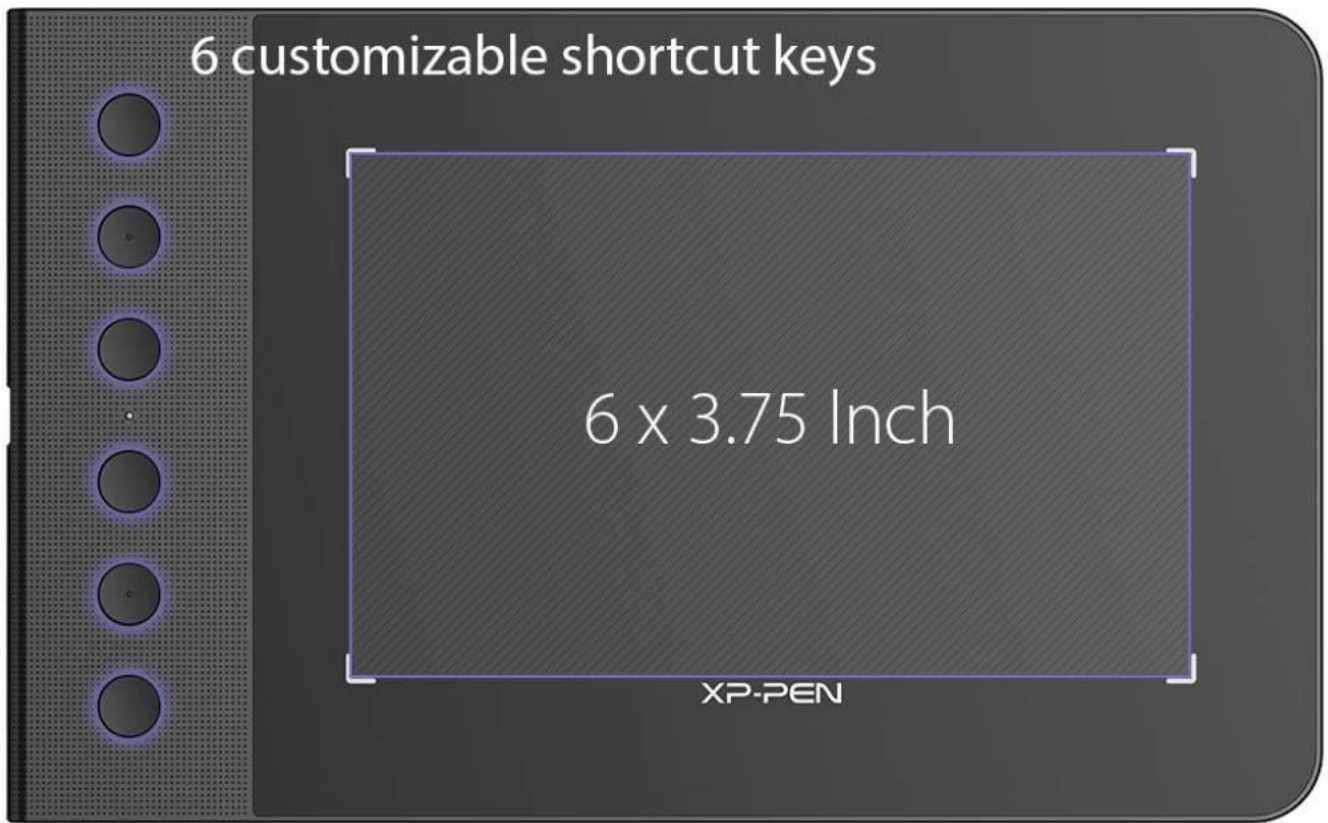

DOWNLOAD

[Graphic Design Tablet Pressure Levels Rps Graphic Design Pad](#)

[Graphic Design Tablet Pressure Levels Rps Graphic Design Pad](#)

DOWNLOAD

It affects on various things like line thickness, transparency, opacity etc

Recently, Graphics tablets have 256, 512, 1024 and 2048 pressure sensitivity levels.

[Драйвер На Принтер Hp 1010 Для Windows 7](#)

When you are looking for a best graphics tablet, then consider one of the most important features is its pressure sensitivity levels, if affects a lots on drawing graphics.. For normal design, the average responsive drawing tablet will work good But for professional designer or artists definitely need a high sensitive Graphics Tablet. [Geforce 7800 Gt Drivers](#)